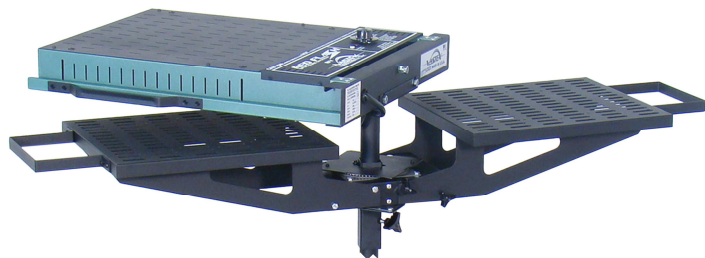

FLASH CURE UNITS

REDFLASH + AUTOFLASH

**RedFlash 18" sq
w/ Standard Stand**

**18" x 24" RedFlash
w/ Auto Flash &
SHHD Stand**

**10 YEAR
HEATER WARRANTY**

ROTARY TABLE

AUTOFLASH upgrade

- POWERFUL** DC gear motor provides automatic head swinging
- CONSISTENT** 0 - 30 second timer provides consistent even curing every time
- CONVENIENT** Foot pedal control with 7' (2.13 m) cord
- COMPATIBLE** Works with 120 or 240 Volt models 18" x 18" or 18" x 24" (46 x 46 cm or 46 x 61 cm).

R-18-120

R-18-240

R-18-240-HO

R-1824-240

Price*(w/ Standard Stand)

\$734*

\$761*

\$787*

\$892*

Heater Size

18" x 18" (46 x 46cm)

18" x 18" (46 x 46cm)

18" x 18" (46 x 46cm)

18" x 24" (46 x 61cm)

Power (Wattage)

2,000w @ 120v

- 18" (46 cm) sq. or 18" x 24" (46 x 61 cm) heater
- 120 or 240 Volt
- High output 18" (46 cm) sq. heater
- International Cordsets
- **Super Heavy Duty stand** add **\$158**
- **AutoFlash Upgrade** add **\$1,255**
- **Vastex Rotary Table** add **\$263**