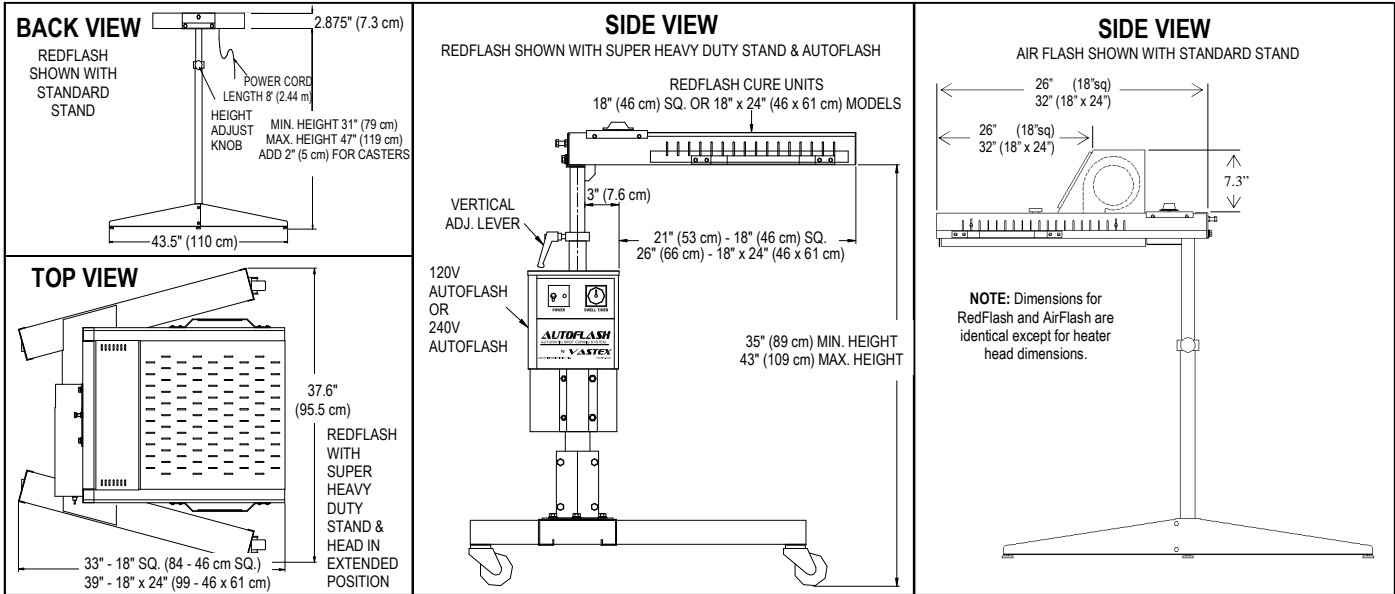

RedFlash & AirFlash

Technical Specifications

Models	REDFLASH		AIR-FLASH	
	R-18-120 / R-18-240	R-1824-240	RA-18 (120V) / RA-18-HO (240V)	RA-1824 (240V)
Heater Warranty	10 Year	10 Year	10 Year	10 Year
Bumper to Bumper Warranty	3 Year	3 Year	3 Year	3 Year
Overall Width	45" (115 cm)	51" (130 cm)	45" (115 cm)	51" (130 cm)
Overall Height [Std. Stand casters + 2" (5 cm)]	31"- 47" (79 - 119 cm)	31"- 47" (79 - 119 cm)	38"- 54" (96- 137 cm)	38"- 54" (96- 137 cm)
Overall Height (Super Heavy Duty Stand)	35"- 43" (89 - 109 cm)	35"- 43" (89 - 109 cm)	42"- 50" (107- 127 cm)	42"- 50" (107- 127 cm)
Heater Size	18" x 18" (46 x 46 cm)	18" x 24" (46 x 61 cm)	18" x 18" (46 x 46 cm)	18" x 24" (46 x 61 cm)
Unit Warm Up Time	12 min. (120V) or 6 min. (240V)	12 min.	12-18 min (120V) or 6-10 min (240V)	6-10 min
Heater Wattage	2000, 2600 or 3500 Watt Heater	3500 Watt Heater	2000 Watt Heater (120V) or 3500 Watt Heater (240V)	4300 Watt Heater
Electrical Specs* / req. plug (Some models require a dedicated line. 50/60 HZ for all units.)	120V/16.5A/2000W/NEMA 5-20P 240V/9A/2600W/NEMA 6-15P 240V/16A/3500W/NEMA 6-20P	240V/16A/3500W/ NEMA 6-20P Plug	120V/16.5A/2000W/NEMA 5-20P or 240V/16A/2500W/NEMA 6-10P	240V/19A/4300W/ NEMA L6-30P
Electrical Specs - AutoFlash / req. plug (Requires dedicated line. 50/60 HZ for all units.)	110-125V/1A/NEMA 5-15P 220-240V/1A/NEMA 6-15P	110-125V/1A/NEMA 5-15P 220-240V/1A/NEMA 6-15P	110-125V/1A/NEMA 5-15P 220-240V/1A/NEMA 6-15P	110-125V/1A/NEMA 5-15P 220-240V/1A/NEMA 6-15P
Shipping Weight-Head**	35 lbs (16 kg)	43 lbs (19.5 kg)	64 lbs	74 lbs
Shipping Dimensions - Head**	26" x 29" x 5" (66 x 74 x 13 cm)	26" x 35" x 6" (66 x 90 x 15 cm)	29" x 26" x 15" (74 x 66 x 38 cm)	35" x 29" x 15" (89 x 74 x 38 cm)
Shipping Weight - Legs** (std. stand)	22 lbs - (10 kg)			
Shipping Dims - Legs**(std. stand)	37" x 7" x 3" - (94 x 18 x 8 cm)			
Shipping Weight - Legs** (SHHD stand for manual flash)	42 lbs - (19kg)			
Shipping Dims - Legs** (SHHD stand for manual flash)	30" x 14" x 7" - (76 x 35.5 x 18 cm)			
Shipping Weight - AutoFlash kit**	51 lbs - (25 kg)			
Shipping Dims - Auto Flash kit**	31" x 22" x 14" - (79 x 56 x 36 cm)			
Shipping Weight - AutoFlash** (SH-LEGS-AF stand)	15 lbs - (7 kg)			
Shipping Dims-AutoFlash** (SH-LEGS-AF stand)	37" x 7" x 3" - (94 x 18 x 8 cm)			
Shipping Weight - AutoFlash** (SHHD stand)	39 lbs - (18 kg)			
Shipping Dims - AutoFlash** (SHHD stand)	30" x 15" x 11" - (76 x 38 x 28 cm)			

*If extension cord is required, recommend using minimum 10 gauge wire with maximum 12' (3.6 m) length. For longer lengths, consult electrician.

**All shipping weights and dimensions are for continental US shipping only. Call for other shipping specifications.

1 in = 2.54 cm
1 lb = 0.454 kg