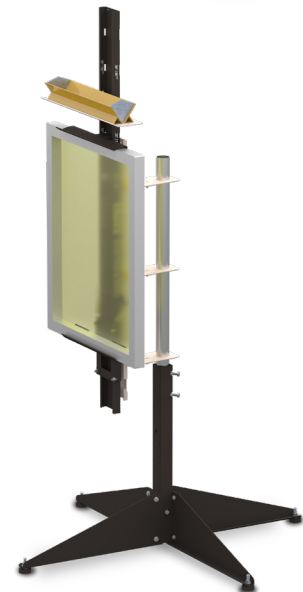

Screen Coater Racks

C-1000

Semi-Auto screen coater rack

Holds your screen in place to achieve repeatable results!

- Holds screen lengths 23" (60cm), 28" (70cm), 31" (80cm), 36" (90cm)
- No tools needed to make height or screen length adjustments
- Standard coater comes with wall mount and hardware
- Quick height adjustment
- Includes scoop coater shelf

- Foot pedal operation
- Digital speed control
- 120v or 240v

C-100

Manual, wall mount screen coater rack

C-100 W/ C-100-STAND

C-100 shown w/
optional stand

Shipping

	Dimensions	Weight
C-100 Base Unit	43" x 12" x 7" (109 x 31 x 18 cm)	18 lbs (8.2 kg)
C-100 Stand	35" x 11" x 7" (89 x 28 x 18 cm)	23 lbs (10.5 kg)
C-1000	67" x 31" x 20" (170 x 79 x 51 cm)	220 lbs (100 kg)