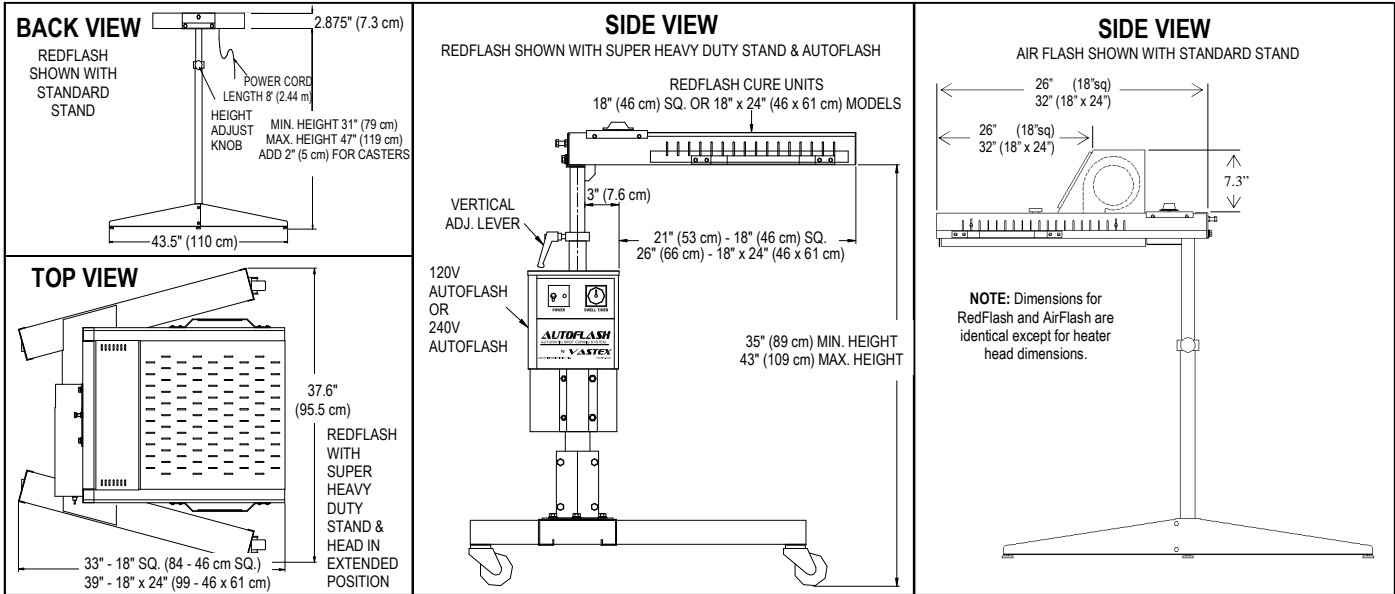

RedFlash & AirFlash

Technical Specifications

CE TUV-ISO 9001-2000 Compliant

	REDFLASH		AIR-FLASH	
Models	R-18-120 / R-18-240	R-1824-240	RA-18 (120V) / RA-18-HO (240V)	RA-1824 (240V)
Heater Warranty	10 Year	10 Year	10 Year	10 Year
Bumper to Bumper Warranty	3 Year	3 Year	3 Year	3 Year
Overall Width	45" (115 cm)	51" (130 cm)	45" (115 cm)	51" (130 cm)
Overall Height [Std. Stand casters + 2" (5 cm)]	31"- 47" (79 - 119 cm)	31"- 47" (79 - 119 cm)	38"- 54" (96- 137 cm)	38"- 54" (96- 137 cm)
Overall Height (Super Heavy Duty Stand)	35"- 43" (89 - 109 cm)	35"- 43" (89 - 109 cm)	42"- 50" (107- 127 cm)	42"- 50" (107- 127 cm)
Heater Size	18" x 18" (46 x 46 cm)	18" x 24" (46 x 61 cm)	18" x 18" (46 x 46 cm)	18" x 24" (46 x 61 cm)
Unit Warm Up Time	12 min. (120V) or 6 min. (240V)	12 min.	12-18 min (120V) or 6-10 min (240V)	6-10 min
Heater Wattage	2000, 2600 or 3500 Watt Heater	3500 Watt Heater	2000 Watt Heater (120V) or 3500 Watt Heater (240V)	4300 Watt Heater
Electrical Specs* / req. plug (Some models require a dedicated line. 50/60 HZ for all units.)	120V/16.5A/2000W/NEMA 5-20P 240V/9A/2600W/NEMA 6-15P 240V/16A/3500W/NEMA 6-20P	240V/16A/3500W/ NEMA 6-20P Plug	120V/16.5A/2000W/NEMA 5-20P or 240V/16A/2500W/NEMA 6-10P	240V/19A/4300W/ NEMA L6-30P
Electrical Specs - AutoFlash / req. plug (Requires dedicated line. 50/60 HZ for all units.)	110-125V/1A/NEMA 5-15P 220-240V/1A/NEMA 6-15P	110-125V/1A/NEMA 5-15P 220-240V/1A/NEMA 6-15P	110-125V/1A/NEMA 5-15P 220-240V/1A/NEMA 6-15P	110-125V/1A/NEMA 5-15P 220-240V/1A/NEMA 6-15P
Shipping Weight-Head**	35 lbs (16 kg)	43 lbs (19.5 kg)	64 lbs	74 lbs
Shipping Dimensions - Head**	26" x 29" x 5" (66 x 74 x 13 cm)	26" x 35" x 6" (66 x 90 x 15 cm)	29" x 26" x 15" (74 x 66 x 38 cm)	35" x 29" x 15" (89 x 74 x 38 cm)
Shipping Weight - Legs** (std. stand)	22 lbs - (10 kg)			
Shipping Dims - Legs**(std. stand)	37" x 7" x 3" - (94 x 18 x 8 cm)			
Shipping Weight - Legs** (SHHD stand for manual flash)	42 lbs - (19kg)			
Shipping Dims - Legs** (SHHD stand for manual flash)	30" x 14" x 7" - (76 x 35.5 x 18 cm)			
Shipping Weight - AutoFlash kit**	51 lbs - (25 kg)			
Shipping Dims - Auto Flash kit**	31" x 22" x 14" - (79 x 56 x 36 cm)			
Shipping Weight - AutoFlash** (SH-LEGS-AF stand)	15 lbs - (7 kg)			
Shipping Dims-AutoFlash** (SH-LEGS-AF stand)	37" x 7" x 3" - (94 x 18 x 8 cm)			
Shipping Weight - AutoFlash** (SHHD stand)	39 lbs - (18 kg)			
Shipping Dims - AutoFlash** (SHHD stand)	30" x 15" x 11" - (76 x 38 x 28 cm)			

*If extension cord is required, recommend using minimum 10 gauge wire with maximum 12' (3.6 m) length. For longer lengths, consult electrician.

**All shipping weights and dimensions are for continental US shipping only. Call for other shipping specifications.

1 in = 2.54 cm
1 lb = 0.454 kg